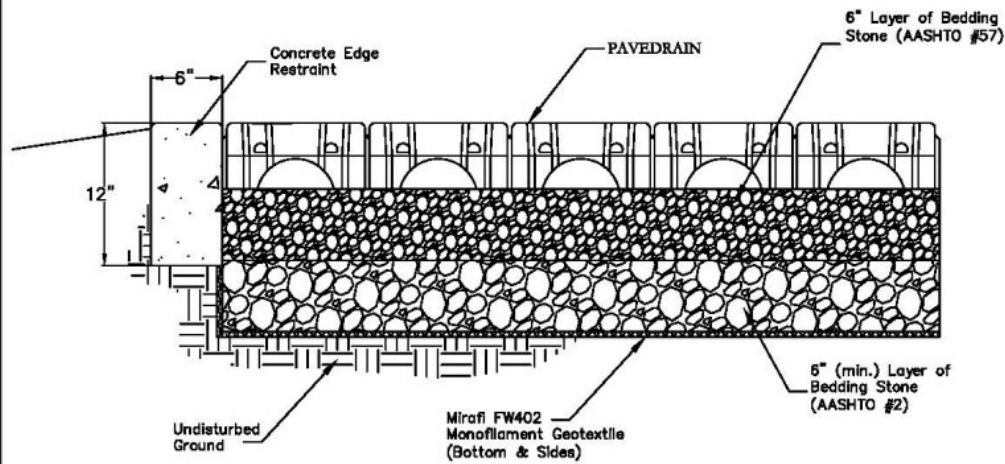

SLOPE-SECTION
SIDE VIEW

CROSS-SECTION
END VIEW

PAVEDRAIN
STANDARD DETAIL
ST. JOHN'S
SECTIONS
WWW.PAVEDRAIN.COM

PAVEDRAIN
4880 W. ABBOTT AVE.
GREENFIELD, WI 53220
(414) 423-6531
WWW.PAVEDRAIN.COM

PAVEDRAIN
 STANDARD DETAIL
 ST. JOHN'S
 SECTIONS
 WWW.PAVEDRAIN.COM