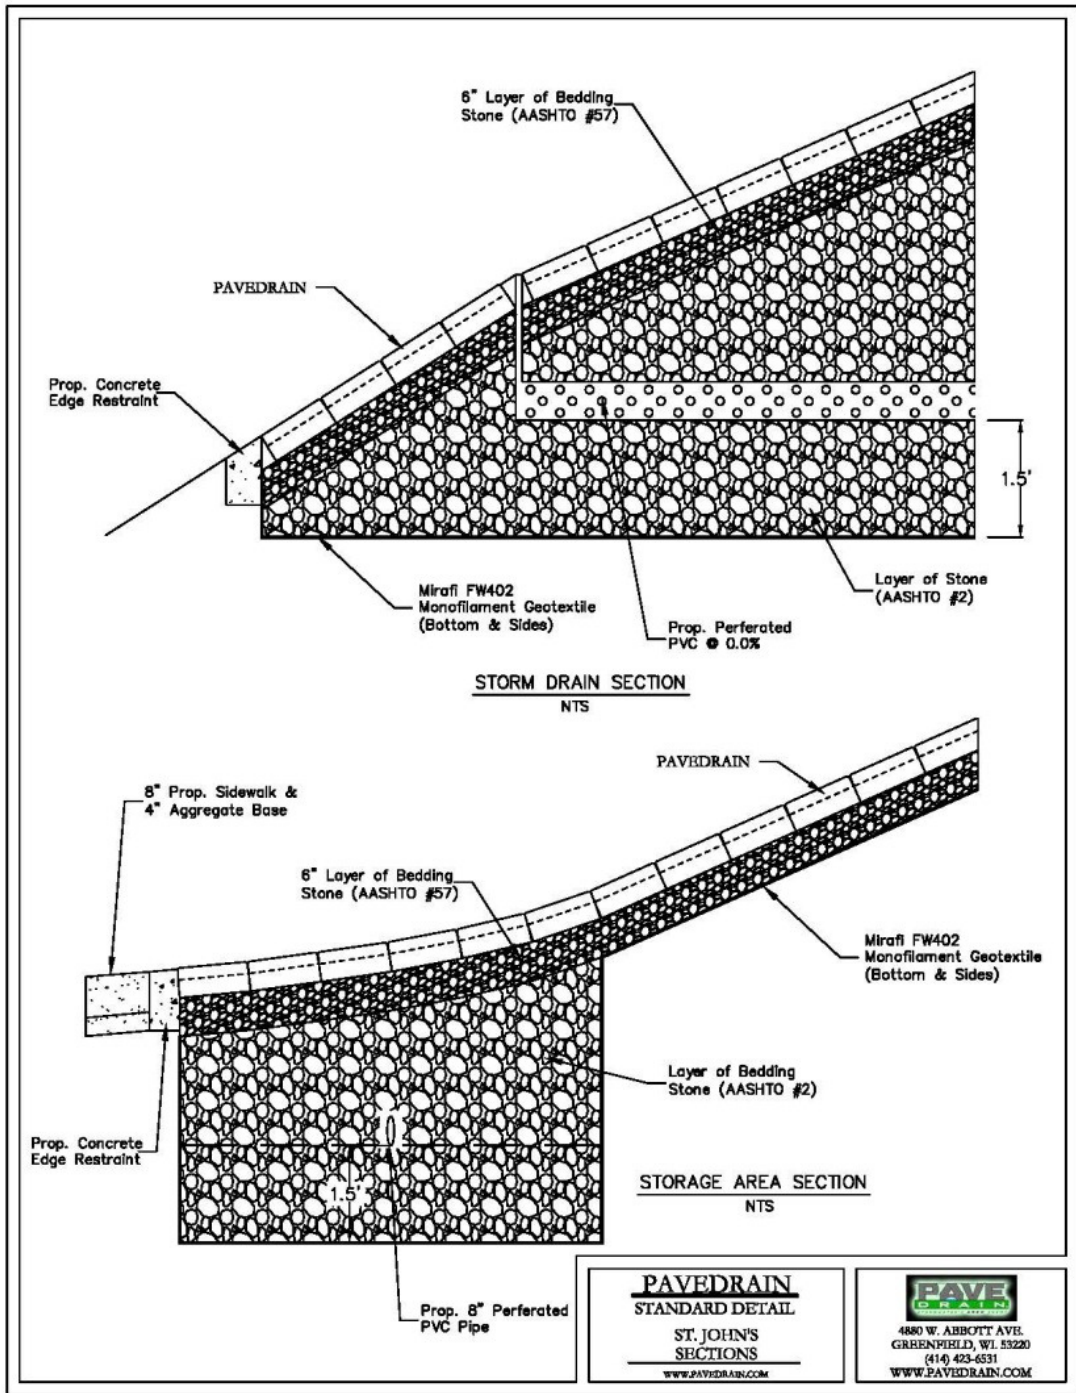

SLOPE-SECTION
SIDE VIEW

CROSS-SECTION
END VIEW

PAVEDRAIN
STANDARD DETAIL
ST. JOHN'S
SECTIONS
WWW.PAVEDRAIN.COM

PAVEDRAIN
4880 W. ABBOTT AVE.
GREENFIELD, WI 53220
(414) 423-6531
WWW.PAVEDRAIN.COM

PAVEDRAIN
 STANDARD DETAIL
 ST. JOHN'S
 SECTIONS
 WWW.PAVEDRAIN.COM