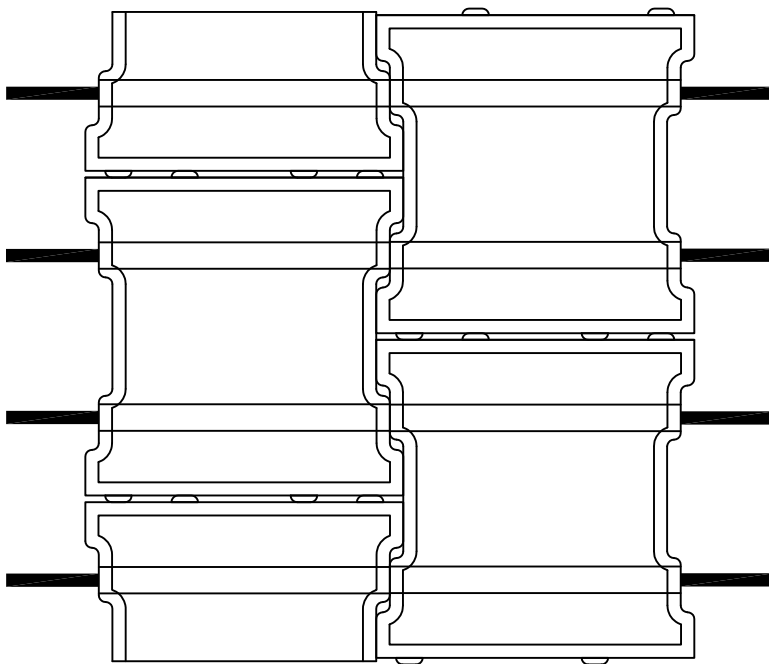

SIDE VIEW "A"

SIDE VIEW "B"

INSTALLED

END VIEW

END VIEW

PATENTED **PAVEDRAIN**
 STANDARD DETAIL
 SOLID HALF BLOCK
 DIMENSIONS
 SCALE: AS SHOWN

**PAVE
 DRAIN**
 STORMWATER'S ARCH ENEMY
 PH: (888) 575-5339
 WWW.PAVEDRAIN.COM
 Email: info@pavedrain.com