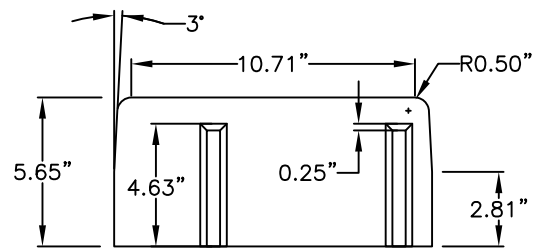

SIDE VIEW "A"

SIDE VIEW "B"

INSTALLED

END VIEW

END VIEW

PATENTED **PAVEDRAIN**
 STANDARD DETAIL
 SOLID HALF BLOCK
 DIMENSIONS
 SCALE: AS SHOWN

**PAVE
 DRAIN**
 STORMWATER'S ARCH ENEMY
 PH: (888) 575-5339
 WWW.PAVEDRAIN.COM
 Email: info@pavedrain.com