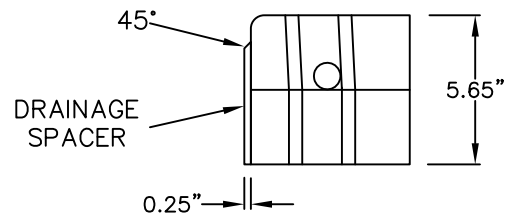

SIDE VIEW "A"

SIDE VIEW "B"

INSTALLED

END VIEW

END VIEW

PATENTED **PAVEDRAIN**
 STANDARD DETAIL
 SOLID HALF BLOCK
 DIMENSIONS
 SCALE: AS SHOWN

**PAVE
 DRAIN**
 STORMWATER'S ARCH ENEMY
 PH: (888) 575-5339
 WWW.PAVEDRAIN.COM
 Email: info@pavedrain.com