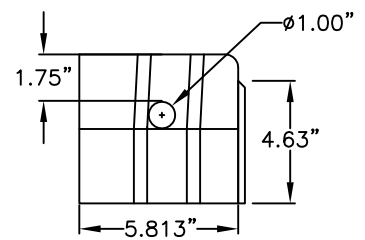

SIDE VIEW "A"

SIDE VIEW "B"

INSTALLED

END VIEW

END VIEW

PATENTED **PAVEDRAIN**
 STANDARD DETAIL
 SOLID HALF BLOCK
 DIMENSIONS
 SCALE: AS SHOWN

**PAVE
 DRAIN**
 STORMWATER'S ARCH ENEMY
 PH: (888) 575-5339
 WWW.PAVEDRAIN.COM
 Email: info@pavedrain.com