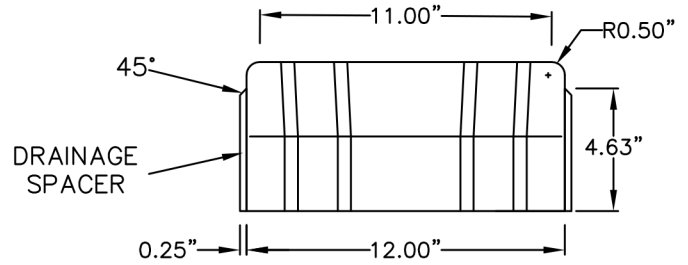

SIDE VIEW "A"

SIDE VIEW "B"

FRONT VIEW

BACK VIEW

PATENTED **PAVEDRAIN**
STANDARD DETAIL
 END BLOCK
 DIMENSIONS
 SCALE: AS SHOWN
 WWW.PAVEDRAIN.COM

4880 W. ABBOTT AVE.
 GREENFIELD, WI. 53220
 (414) 423-6531
 WWW.PAVEDRAIN.COM