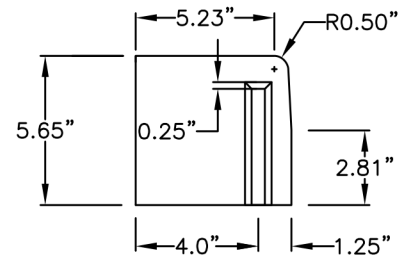

SIDE VIEW "A"

SIDE VIEW "B"

FRONT VIEW

BACK VIEW

PATENTED **PAVEDRAIN**
STANDARD DETAIL
 END BLOCK
 DIMENSIONS
 SCALE: AS SHOWN
 WWW.PAVEDRAIN.COM

4880 W. ABBOTT AVE.
 GREENFIELD, WI. 53220
 (414) 423-6531
 WWW.PAVEDRAIN.COM