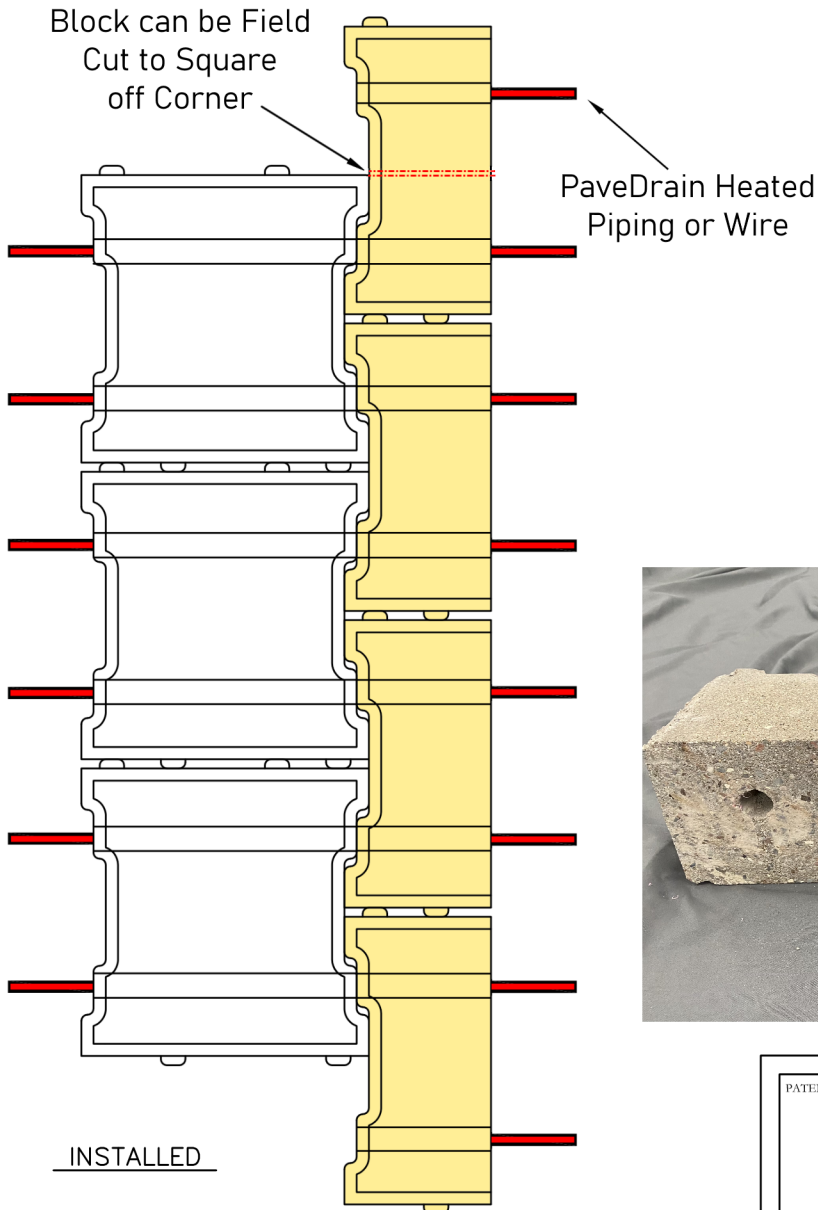

SIDE VIEW "A"

SIDE VIEW "B"

FRONT VIEW

BACK VIEW

PATENTED **PAVEDRAIN**
STANDARD DETAIL
 END BLOCK
 DIMENSIONS
 SCALE: AS SHOWN
 WWW.PAVEDRAIN.COM

4880 W. ABBOTT AVE.
 GREENFIELD, WI. 53220
 (414) 423-6531
 WWW.PAVEDRAIN.COM