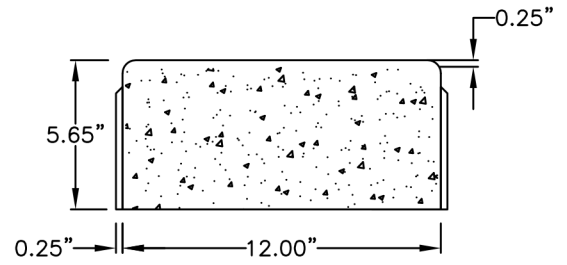

SIDE VIEW "A"

SIDE VIEW "B"

FRONT VIEW

BACK VIEW

PATENTED **PAVEDRAIN**
STANDARD DETAIL
 END BLOCK
 DIMENSIONS
 SCALE: AS SHOWN
 WWW.PAVEDRAIN.COM

4880 W. ABBOTT AVE.
 GREENFIELD, WI. 53220
 (414) 423-6531
 WWW.PAVEDRAIN.COM