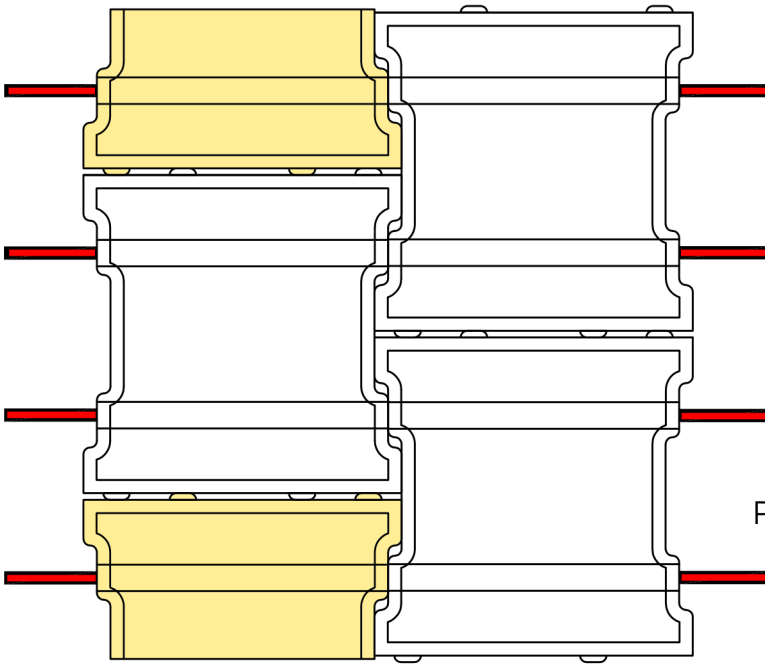

SIDE VIEW "A"

SIDE VIEW "B"

INSTALLED

END VIEW

END VIEW

PATENTED **PAVEDRAIN**
 STANDARD DETAIL
 SOLID HALF BLOCK
 DIMENSIONS
 SCALE: AS SHOWN

**PAVE
 DRAIN**
 STORMWATER'S ARCH ENEMY
 PH: (888) 575-5339
 WWW.PAVEDRAIN.COM
 Email: info@pavedrain.com