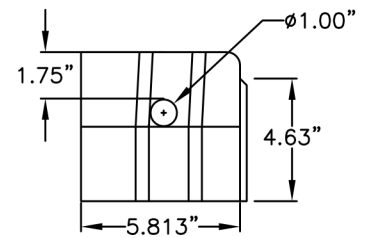

SIDE VIEW "A"

SIDE VIEW "B"

INSTALLED

END VIEW

END VIEW

PATENTED **PAVEDRAIN**
 STANDARD DETAIL
 SOLID HALF BLOCK
 DIMENSIONS
 SCALE: AS SHOWN

**PAVE
 DRAIN**
 STORMWATER'S ARCH ENEMY
 PH: (888) 575-5339
 WWW.PAVEDRAIN.COM
 Email: info@pavedrain.com