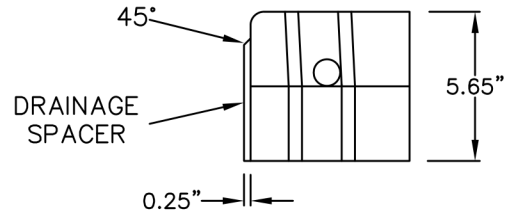

SIDE VIEW "A"

SIDE VIEW "B"

INSTALLED

END VIEW

END VIEW

PATENTED **PAVEDRAIN**
 STANDARD DETAIL
 SOLID HALF BLOCK
 DIMENSIONS
 SCALE: AS SHOWN

**PAVE
 DRAIN**
 STORMWATER'S ARCH ENEMY
 PH: (888) 575-5339
 WWW.PAVEDRAIN.COM
 Email: info@pavedrain.com