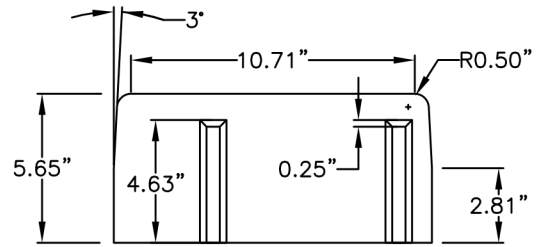

SIDE VIEW "A"

SIDE VIEW "B"

INSTALLED

END VIEW

END VIEW

PATENTED **PAVEDRAIN**
 STANDARD DETAIL
 SOLID HALF BLOCK
 DIMENSIONS
 SCALE: AS SHOWN

**PAVE
 DRAIN**
 STORMWATER'S ARCH ENEMY
 PH: (888) 575-5339
 WWW.PAVEDRAIN.COM
 Email: info@pavedrain.com