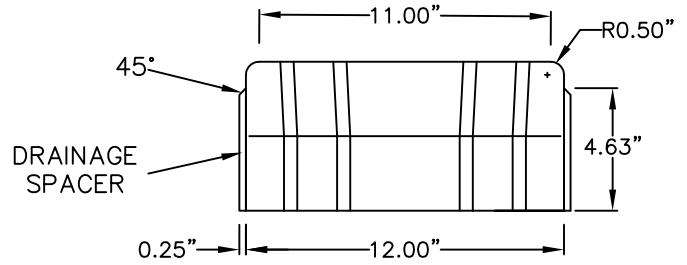

SIDE VIEW "A"

SIDE VIEW "B"

FRONT VIEW

BACK VIEW

PATENTED **PAVEDRAIN**
STANDARD DETAIL
END BLOCK
DIMENSIONS
SCALE: AS SHOWN
WWW.PAVEDRAIN.COM

4880 W. ABBOTT AVE.
GREENFIELD, WI. 53220
(414) 423-6531
WWW.PAVEDRAIN.COM