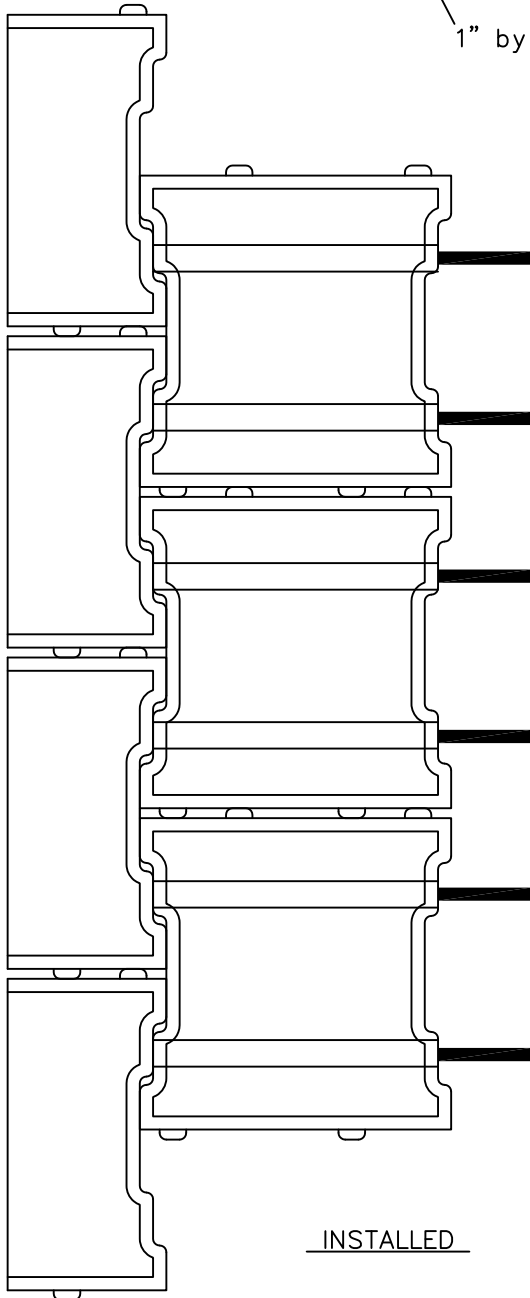

SIDE VIEW "A"

SIDE VIEW "B"

FRONT VIEW

BACK VIEW

PATENTED **PAVEDRAIN**
STANDARD DETAIL
END BLOCK
DIMENSIONS
SCALE: AS SHOWN
WWW.PAVEDRAIN.COM

4880 W. ABBOTT AVE.
GREENFIELD, WI. 53220
(414) 423-6531
WWW.PAVEDRAIN.COM