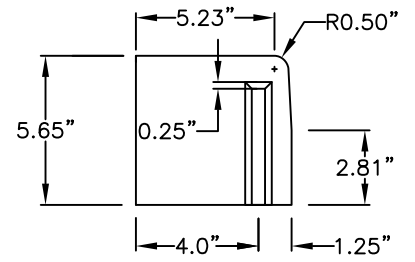

SIDE VIEW "A"

SIDE VIEW "B"

FRONT VIEW

BACK VIEW

PATENTED **PAVEDRAIN**
STANDARD DETAIL
END BLOCK
DIMENSIONS
SCALE: AS SHOWN
WWW.PAVEDRAIN.COM

4880 W. ABBOTT AVE.
GREENFIELD, WI. 53220
(414) 423-6531
WWW.PAVEDRAIN.COM