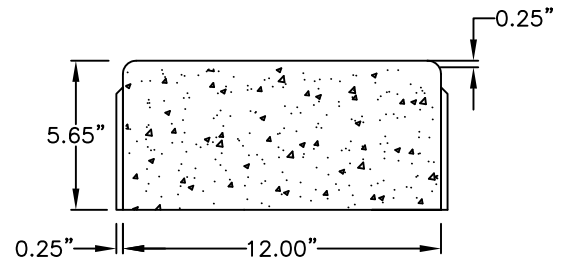

SIDE VIEW "A"

SIDE VIEW "B"

FRONT VIEW

BACK VIEW

PATENTED **PAVEDRAIN**
STANDARD DETAIL
END BLOCK
DIMENSIONS
SCALE: AS SHOWN
WWW.PAVEDRAIN.COM

4880 W. ABBOTT AVE.
GREENFIELD, WI. 53220
(414) 423-6531
WWW.PAVEDRAIN.COM